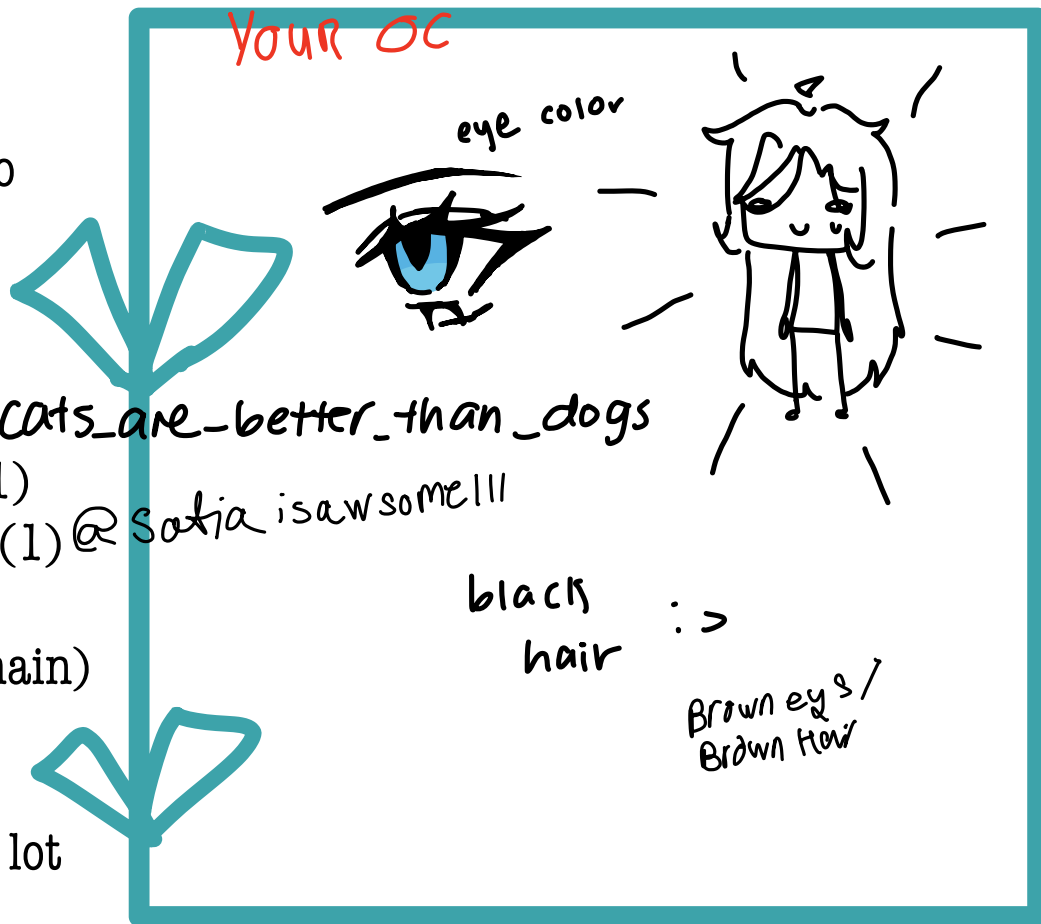

Janitor (Monster 2) (1)

my best friend (another main) (2)

Friends (helpers) - (2)

The Principal (shows up a lot in chapt. 3-4) - (1)

Vice Principal (shows up in chapt 1 a lot) - (1)

Me Obviously - @kxkll (kk)